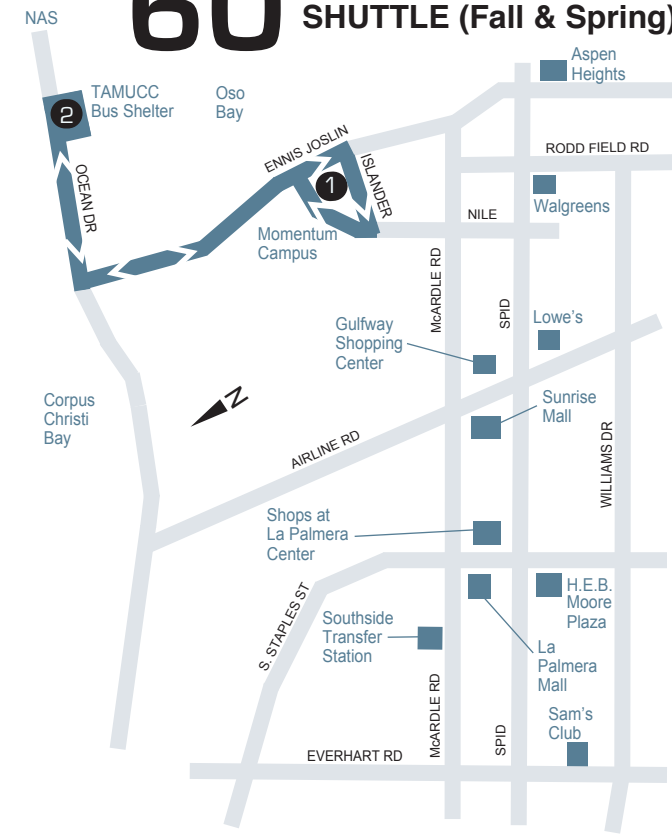

☯ Lift Equipped/Accessible Each Trip. * - Out of service on arrival.

The Route 37 Crosstown schedule below denotes Saturday and Sunday times of operation.

	Port & Highland	Port & Tarlton	Port Ayers Station	Southside Transfer Station	TAMUCC -Arrives-	TAMUCC -Departs-	Southside Transfer Station	Port Ayers Station	Port & Tarlton	Port & Highland
	1	2	3	4	5	5	4	3	2	1
A.M.	8:10	8:16	8:24	8:45	9:05	9:10	9:30	9:50	9:55	10:05
	9:10	9:16	9:24	9:45	10:05	10:10	10:30	10:50	10:55	11:05
P.M.	10:10	10:16	10:24	10:45	11:05	11:10	11:30	11:50	11:55	12:05
	11:10	11:16	11:24	11:45	12:05	12:10	12:30	12:50	12:55	1:05
	12:10	12:16	12:24	12:45	1:05	1:10	1:30	1:50	1:55	2:05
	1:10	1:16	1:24	1:45	2:05	2:10	2:30	2:50	2:55	3:05
	2:10	2:16	2:24	2:45	3:05	3:10	3:30	3:50	3:55	4:05
	3:10	3:16	3:24	3:45	4:05	4:10	4:30	4:50	4:55	5:05
	4:10	4:16	4:24	4:45	5:05	5:10	5:30	5:50	5:55	6:05
	5:10	5:16	5:24	5:45	6:05	6:10	6:30	6:50	6:55	7:05
	6:10	6:16	6:24	6:45	7:05	7:10	7:30	7:50	7:55	8:05*
	7:10	7:16	7:24	7:45	8:05*	----	----	----	----	----

CCRTA RideLine
24-Hour Automated Information
361-289-2600

37 CROSSTOWN

Visit our website at
www.ccrta.org

REMEMBER: Islanders ride free on any CCRTA fixed route service with a valid TAMUCC "Sand Dollar" I.D.

60 MOMENTUM SHUTTLE (Fall & Spring)

Students, faculty and staff can park at Momentum Campus and catch a free of charge ride on the Momentum Shuttle to the main TAMU-CC Campus bus stop located on Ocean Drive.

Departing Momentum Campus every (10) minutes from 7:30 am - 1 pm and departing Momentum Campus every 20 minutes from 1 pm - 7:30 pm Monday - Thursday. On Fridays bus service departs every 20 minutes from 7:30 am to 6:00 pm.