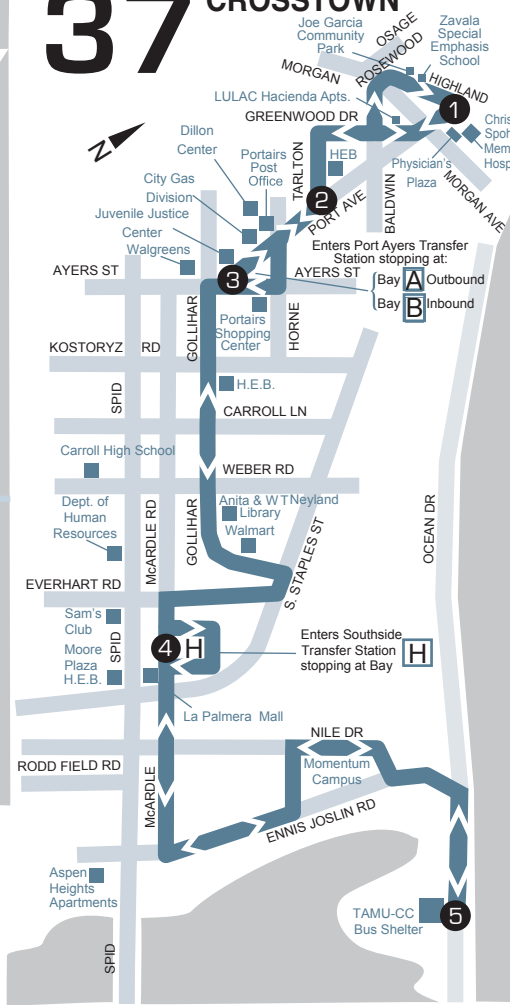

37 CROSSTOWN

Visit our website at
www.ccrta.org

REMEMBER: Islanders ride free on any CCRTA fixed route service with a valid TAMUCC "Sand Dollar" I.D.