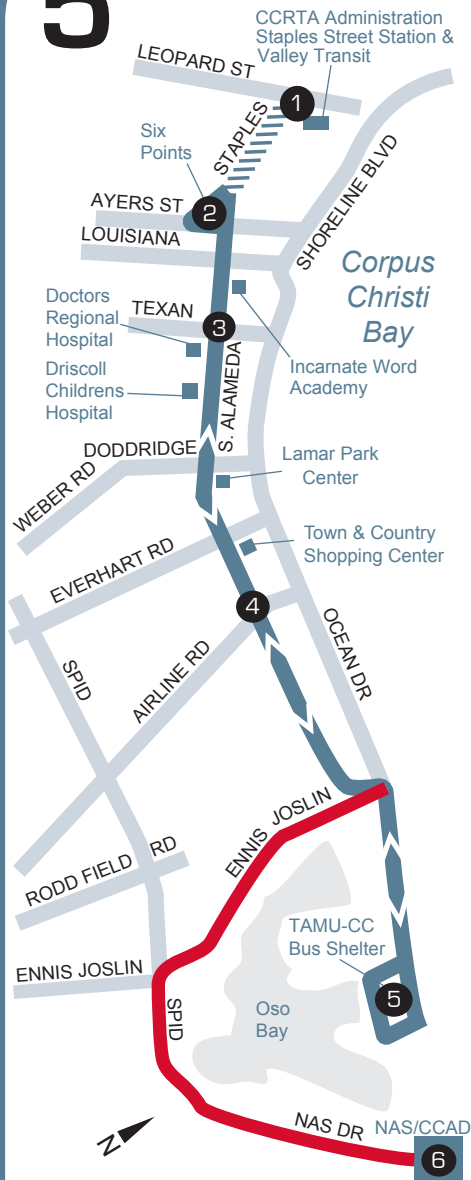

☯ Lift Equipped/Accessible Each Trip. * - Out of service on arrival.

Express trip fares are \$1.25

The Route 5 Alameda schedule below denotes Saturday and Sunday times of operation.

	Six Points -Departs-	Alameda & Texan Trail	Alameda & Airline	TAMUCC -Arrives-	TAMUCC -Departs-	Alameda & Airline	Alameda & Texan Trail	Six Points -Arrives-
	2	3	4	5	5	4	3	2
A.M.	8:15	8:21	8:31	8:41	8:45	8:54	9:05	9:13
	9:15	9:21	9:31	9:41	9:45	9:54	10:05	10:13
	10:15	10:21	10:31	10:41	10:45	10:54	11:05	11:13
P.M.	11:15	11:21	11:31	11:41	11:45	11:54	12:05	12:13
	12:15	12:21	12:31	12:41	12:45	12:54	1:05	1:13
	1:15	1:21	1:31	1:41	1:45	1:54	2:05	2:13
	2:15	2:21	2:31	2:41	2:45	2:54	3:05	3:13
	3:15	3:21	3:31	3:41	3:45	3:54	4:05	4:13
	4:15	4:21	4:31	4:41	4:45	4:54	5:05	5:13
	5:15	5:21	5:31	5:41	5:45	5:54	6:05	6:13
	6:15	6:21	6:31	6:41	6:45	6:54	7:05	7:13
	7:15	7:21	7:31	7:41	7:45	7:54	8:05	8:13*

☯ Lift Equipped/Accessible Each Trip. * - Out of service on arrival.

TRACK YOUR BUS NOW!
App. available on the Apple and Play Stores

With the new TransLoc

TEXAS A&M UNIVERSITY CORPUS CHRISTI TAMU-CC CONNECTION 2020 - 2021

CORPUS CHRISTI REGIONAL TRANSPORTATION AUTHORITY

Routes: 5, 37, 60 & 93

Temporarily Modified
COVID-19 Bus Schedules

5 ALAMEDA

This portion of the route is served Mon-Fri but only on select trips.

Base access is limited to certain times of the day.