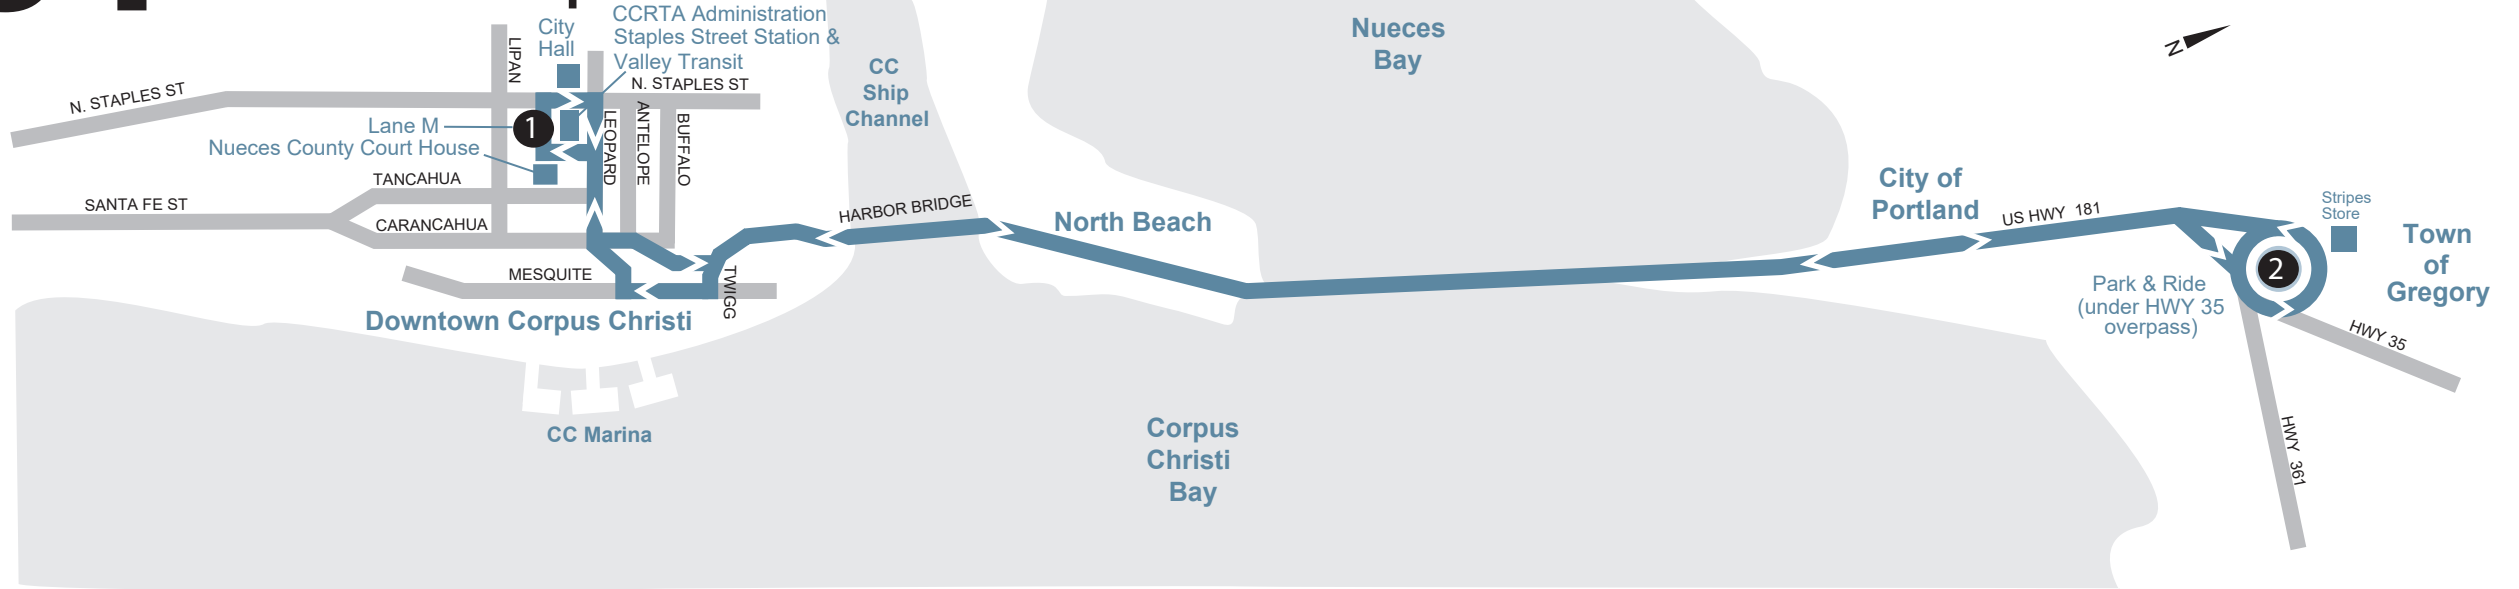

54 Gregory/ Downtown Express

Express Service Monday-Friday

- Limited Service
- Limited Stops

WEEKDAYS	To: Gregory			To: Staples Street Station Lane M		
	Staples Street Station Lane M -Departs-	Nueces County Court House Stop	Gregory Park & Ride -Arrives-	Gregory Park & Ride -Departs-	Staples Street Station Lane M -Arrives-	Nueces County Court House Stop
A.M.	7:00	---	7:20	7:25	7:45	---
	7:50	---	8:10	8:15	8:35*	---
P.M.	5:15	---	5:35	5:40	6:00	---
	6:05	---	6:25	6:30	6:50*	---

♿ Lift Equipped/Accessible Each Trip.

* - Out of service on arrival.

● Route Serves Stop 1509 at the Nueces County Court House