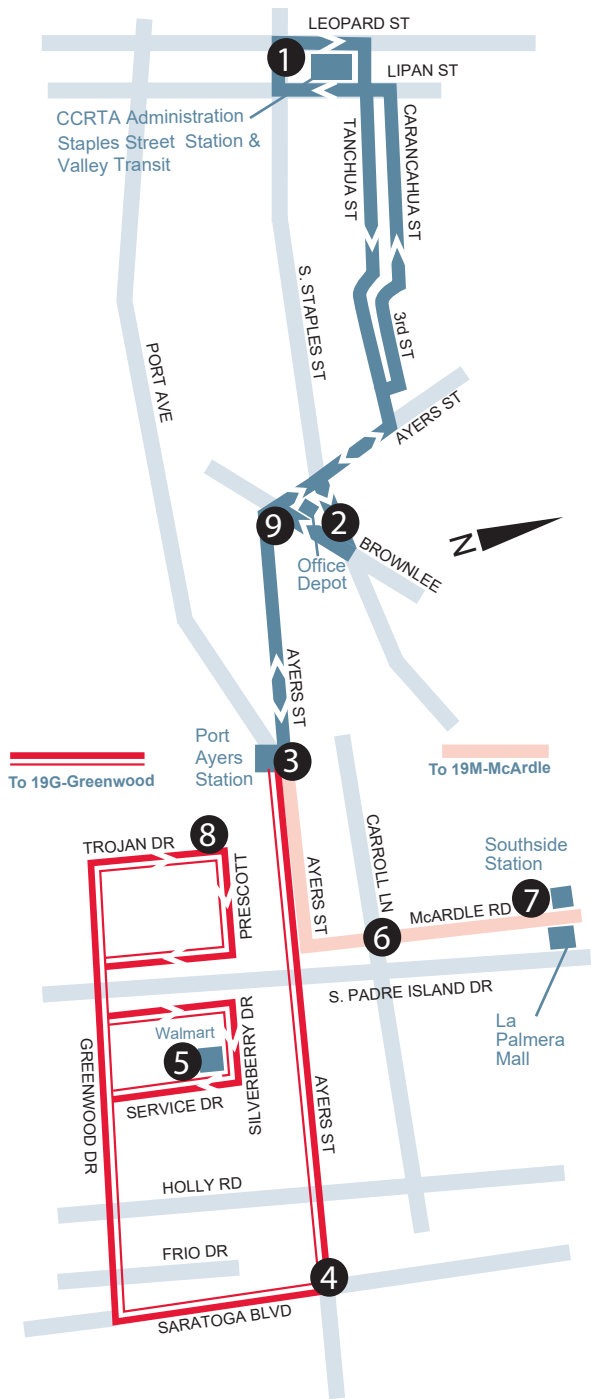

19 Ayers/Greenwood/McArdle

To: McArdle/Greenwood

To: Staples Street Station

	Staples Street Station -Departs- 1	S. Staples & Brownlee (Office Depot) 2	Port Ayers Station 3	Ayers & Saratoga 4	Walmart & Silverberry 5	McArdle & Carroll 6	Southside Transfer Station -Arrives- 7	Southside Transfer Station -Departs- 7	McArdle & Carroll 6	Walmart & Silverberry 5	Moody High School 8	Ayers & Saratoga 4	Port Ayers Station 3	Ayers & Brownlee 9	Staples Street Station -Arrives- 1	
A.M.	---	---	---	---	---	---	---	5:25	5:35	---	---	---	5:50	6:05	6:17	
	5:00	5:10	5:25	5:35	5:45	---	---	---	---	5:50	5:55	6:05	6:20	6:35	6:47	
	5:30	5:40	5:55	---	---	6:05	6:15	6:25	6:35	---	---	---	6:50	7:05	7:17	
	6:00	6:10	6:25	6:35	6:45	---	---	---	---	6:50	6:55	7:05	7:20	7:35	7:47	
	6:30	6:40	6:55	---	---	7:05	7:15	7:25	7:35	---	---	---	7:50	8:05	8:17	
	7:00	7:10	7:25	7:35	7:45	---	---	---	---	7:50	7:55	8:05	8:20	8:35	8:47	
	7:30	7:40	7:55	---	---	8:05	8:15	8:25	8:35	---	---	---	8:50	9:05	9:17	
	8:00	8:10	8:25	8:35	8:45	---	---	---	---	8:50	8:55	9:05	9:20	9:35	9:47	
	8:30	8:40	8:55	---	---	9:05	9:15	9:25	9:35	---	---	---	9:50	10:05	10:17	
	9:00	9:10	9:25	9:35	9:45	---	---	---	---	9:50	9:55	10:05	10:20	10:35	10:47	
	9:30	9:40	9:55	---	---	10:05	10:15	10:25	10:35	---	---	---	10:50	11:05	11:17	
	10:00	10:10	10:25	10:35	10:45	---	---	---	---	10:50	10:55	11:05	11:20	11:35	11:47	
	P.M.	10:30	10:40	10:55	---	---	11:05	11:15	11:25	11:35	---	---	---	11:50	12:05	12:17
		11:00	11:10	11:25	11:35	11:45	---	---	---	---	11:50	11:55	12:05	12:20	12:35	12:47
		11:30	11:40	11:55	---	---	12:05	12:15	12:25	12:35	---	---	---	12:50	1:05	1:17
		12:00	12:10	12:25	12:35	12:45	---	---	---	---	12:50	12:55	1:05	1:20	1:35	1:47
		12:30	12:40	12:55	---	---	1:05	1:15	1:25	1:35	---	---	---	1:50	2:05	2:17
		1:00	1:10	1:25	1:35	1:45	---	---	---	---	1:50	1:55	2:05	2:20	2:35	2:47
1:30		1:40	1:55	---	---	2:05	2:15	2:25	2:35	---	---	---	2:50	3:05	3:17	
2:00		2:10	2:25	2:35	2:45	---	---	---	---	2:50	2:55	3:05	3:20	3:35	3:47	
2:30		2:40	2:55	---	---	3:05	3:15	3:25	3:35	---	---	---	3:50	4:05	4:17	
3:00		3:10	3:25	3:35	3:45	---	---	---	---	3:50	3:55	4:05	4:20	4:35	4:47	
3:30		3:40	3:55	---	---	4:05	4:15	4:25	4:35	---	---	---	4:50	5:05	5:17	
4:00		4:10	4:25	4:35	4:45	---	---	---	---	4:50	4:55	5:05	5:20	5:35	5:47	
4:30		4:40	4:55	---	---	5:05	5:15	5:25	5:35	---	---	---	5:50	6:05	6:17	
5:00		5:10	5:25	5:35	5:45	---	---	---	---	5:50	5:55	6:05	6:20	6:35	6:47	
5:30		5:40	5:55	---	---	6:05	6:15	6:25	6:35	---	---	---	6:50	7:05	7:17	
6:00		6:10	6:25	6:35	6:45	---	---	---	---	6:50	6:55	7:05	7:20	7:35	7:47	
6:30		6:40	6:55	---	---	7:05	7:15	7:25	7:35	---	---	---	7:50	8:05	8:17	
7:00		7:10	7:25	7:35	7:45	---	---	---	---	7:50	7:55	8:05	8:20	8:35	8:47	
7:30	7:40	7:55	---	---	8:05	8:15	8:25	8:35	---	---	---	8:50	9:05	9:17		
8:00	8:10	8:25	8:35	8:45	---	---	---	---	8:50	8:55	9:05	9:20	9:35	9:47*		
8:30	8:40	8:55	---	---	9:05	9:15	9:25	9:35	---	---	---	9:50	10:05	10:17*		
9:00	9:10	9:25	9:35	9:45*	---	---	---	---	---	---	---	---	---	---		
9:30	9:40	9:55*	---	---	---	---	---	---	---	---	---	---	---	---		

WEEKDAYS

IMPORTANT INFORMATION AT A GLANCE