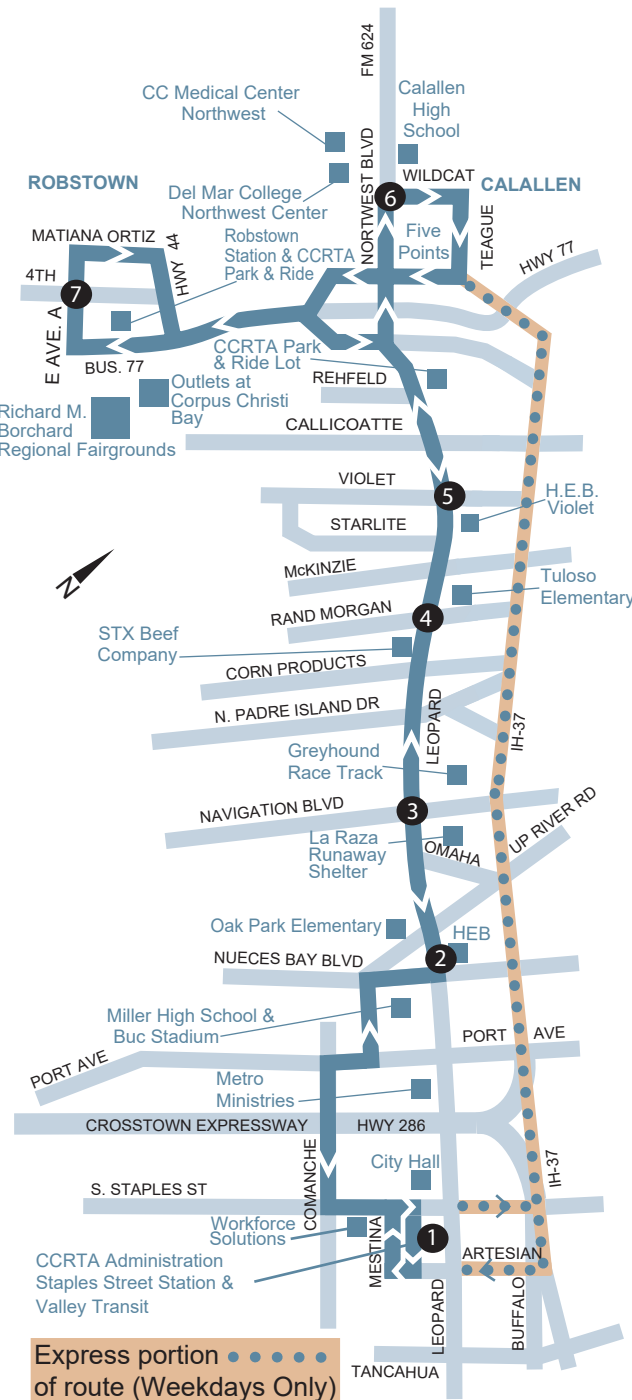

27 Leopard

WEEKDAYS

	To: Robstown							To: Corpus Christi						
	Staples Street Station -Departs-	Leopard & Nueces Bay	Leopard & Navigation	Leopard & Rand Morgan	Leopard & Violet	Northwest Blvd & Wildcat	Robstown Station -Arrives-	Robstown Station -Departs-	Northwest Blvd & Wildcat	Leopard & Violet	Leopard & Rand Morgan	Leopard & Navigation	Leopard & Nueces Bay	Staples Street Station -Arrives-
	1	2	3	4	5	6	7	7	6	5	4	3	2	1
A.M.								5:12	5:30					5:55
									5:32	5:45	5:54	6:07	6:15	6:20
								6:00	6:22					6:50
									6:24	6:36	6:45	7:04	7:11	7:20
									6:40	6:54	7:06	7:34	7:41	7:50
	6:00	6:05	6:12	6:31	6:40	6:48	7:02	7:10	7:24	7:36	7:45	8:04	8:11	8:20
	6:30	6:35	6:42	7:01	7:10	7:18	7:32	7:40	7:54	8:06	8:15	8:34	8:41	8:50
	7:00	7:05	7:12	7:31	7:40	7:48	8:02	8:10	8:24	8:36	8:45	9:04	9:11	9:20
	7:30	7:35	7:42	8:01	8:10	8:18	8:32	8:40	8:54	9:06	9:15	9:34	9:41	9:50
	8:00	8:05	8:12	8:31	8:40	8:48	9:02	9:10	9:24	9:36	9:45	10:04	10:11	10:20
	8:30	8:35	8:42	9:01	9:10	9:18	9:32	9:40	9:54	10:06	10:15	10:34	10:41	10:50
	9:00	9:05	9:12	9:31	9:40	9:48	10:02	10:10	10:24	10:36	10:45	11:04	11:11	11:20
	9:30	9:35	9:42	10:01	10:10	10:18	10:32	10:40	10:54	11:06	11:15	11:34	11:41	11:50
	10:00	10:05	10:12	10:31	10:40	10:48	11:02	11:10	11:24	11:36	11:45	12:04	12:11	12:20
P.M.	10:30	10:35	10:42	11:01	11:10	11:18	11:32	11:40	11:54	12:06	12:15	12:34	12:41	12:50
	11:00	11:05	11:12	11:31	11:40	11:48	12:02	12:10	12:24	12:36	12:45	1:04	1:11	1:20
	11:30	11:35	11:42	12:01	12:10	12:18	12:32	12:40	12:54	1:06	1:15	1:34	1:41	1:50
	12:00	12:05	12:12	12:31	12:40	12:48	1:02	1:10	1:24	1:36	1:45	2:04	2:11	2:20
	12:30	12:35	12:42	1:01	1:10	1:18	1:32	1:40	1:54	2:06	2:15	2:34	2:41	2:50
	1:00	1:05	1:12	1:31	1:40	1:48	2:02	2:10	2:24	2:36	2:45	3:04	3:11	3:20
	1:30	1:35	1:42	2:01	2:10	2:18	2:32	2:40	2:54	3:06	3:15	3:34	3:41	3:50
	2:00	2:05	2:12	2:31	2:40	2:48	3:02	3:10	3:24	3:36	3:45	4:04	4:11	4:20
	2:30	2:35	2:42	3:01	3:10	3:18	3:32	3:40	3:54	4:06	4:15	4:34	4:41	4:50
	3:00	3:05	3:12	3:31	3:40	3:48	4:02	4:10	4:24	4:36	4:45	5:04	5:11	5:20
	3:30	3:35	3:42	4:01	4:10	4:18	4:32	4:40	4:54	5:06	5:15	5:34	5:41	5:50
	4:00	4:05	4:12	4:31	4:40	4:48*	----	----	----	----	----	----	----	----
	4:30	4:35	4:42	5:01	5:10	5:18	5:32	5:40	5:54	6:06	6:15	6:34	6:41	6:50*
	4:33	----	----	----	----	4:51	5:05	5:10	5:24	5:36	5:45	6:04	6:11	6:20
	5:00	5:05	5:12	5:31	5:40	5:48*	----	----	----	----	----	----	----	----
	5:30	5:35	5:42	6:01	6:10	6:18	6:32	6:40	6:54	7:06	7:15	7:34	7:41	7:50*
	5:33	----	----	----	----	5:51	6:05	6:10	6:24	6:36	6:45	7:04	7:11	7:20
	6:00	6:05	6:12	6:31	6:40	6:48	7:02	7:10	7:23	7:33	7:45	7:58	8:05	8:10
	6:45	6:50	6:57	7:16	7:25	7:33	7:47	7:55	8:08	8:18	8:30	8:43	8:50	8:55
	7:30	7:35	7:42	8:01	8:10	8:18	8:32	8:40	8:53	9:03	9:15	9:28	9:35	9:40*
	8:15	8:20	8:27	8:46	8:55	9:03	9:17*	----	----	----	----	----	----	----

♿ Lift Equipped/Accessible Each Trip.

* - Out of service on arrival.

Express trip fares are $1.25

IMPORTANT INFORMATION AT A GLANCE