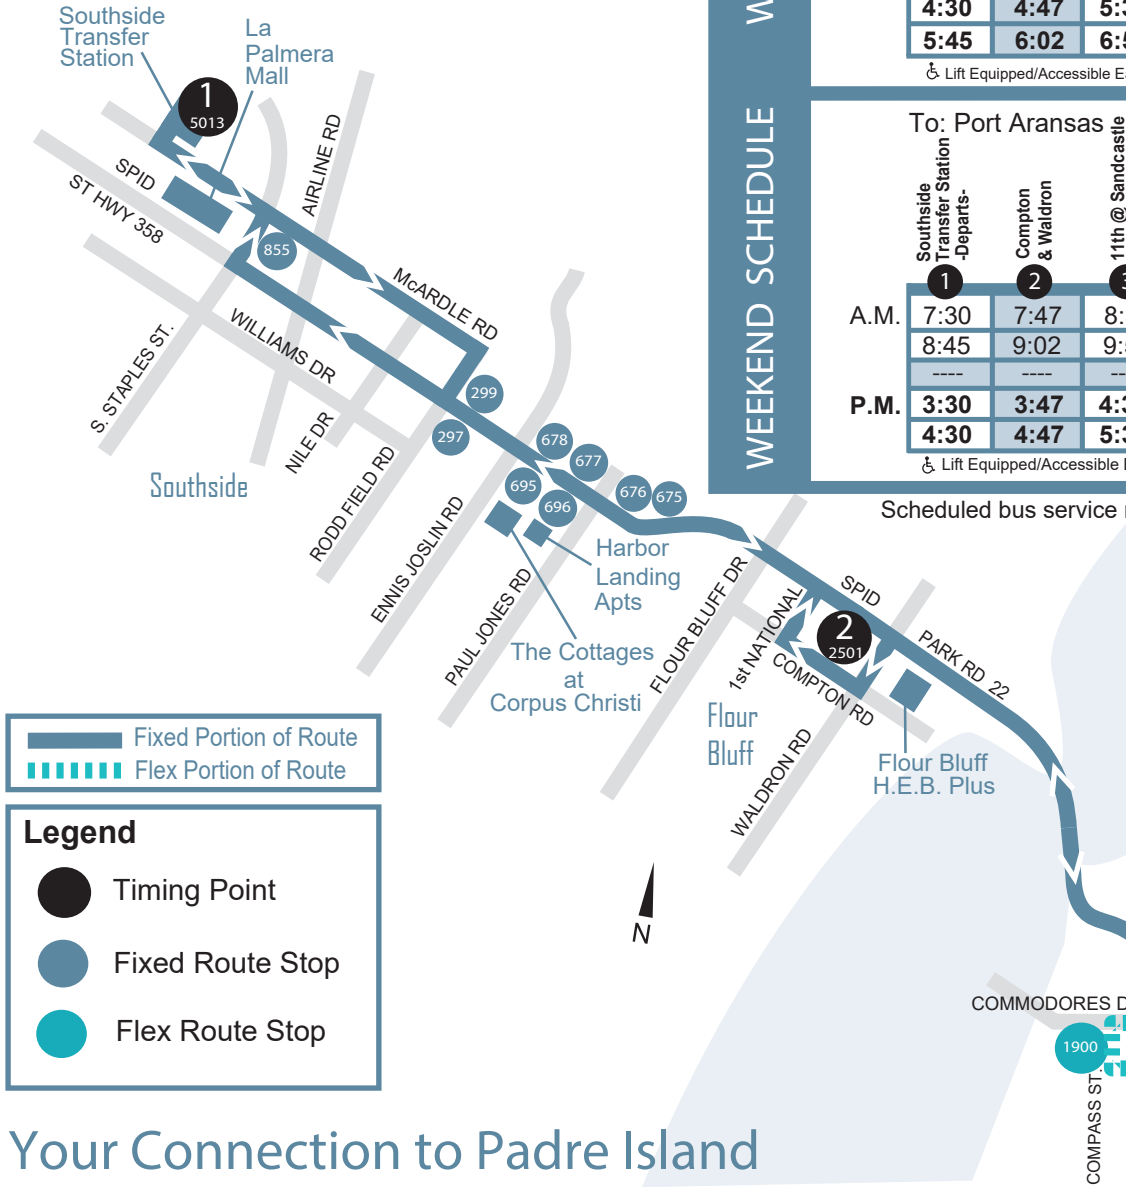

65 Padre Island Flex

Legend

- Fixed Portion of Route
- Flex Portion of Route
- Timing Point
- Fixed Route Stop
- Flex Route Stop

To: Port Aransas		To: Southside Transit Station				
Southside Transfer Station -Departs-	Compton & Waldron	11th @ Sandcastle -Arrives-	11th @ Sandcastle -Departs-	Port Aransas ISD Schools	Compton & Waldron	Southside Transfer Station -Arrives-
1	2	3	3	4	2	1
A.M. 6:30	6:47	7:35	7:40	7:45	8:25	8:40
7:30	7:47	8:35	8:40	8:45	9:25	9:40*
8:45	9:02	9:50	9:55	10:00	10:40	10:55*
---	---	---	---	---	---	---
P.M. 3:30	3:47	4:35	4:40	4:45	5:25	5:40
4:30	4:47	5:35	5:40	5:45	6:25	6:40*
5:45	6:02	6:50	6:55	7:00	7:40	7:55*

⚙️ Lift Equipped/Accessible Each Trip. *Out of service on arrival.

To: Port Aransas		To: Southside Transit Station				
Southside Transfer Station -Departs-	Compton & Waldron	11th @ Sandcastle -Arrives-	11th @ Sandcastle -Departs-	Port Aransas ISD Schools	Compton & Waldron	Southside Transfer Station -Arrives-
1	2	3	3	4	2	1
A.M. 7:30	7:47	8:35	8:40	8:45	9:25	9:40*
8:45	9:02	9:50	9:55	10:00	10:40	10:55*
---	---	---	---	---	---	---
P.M. 3:30	3:47	4:35	4:40	4:45	5:25	5:40*
4:30	4:47	5:35	5:40	5:45	6:25	6:40*

⚙️ Lift Equipped/Accessible Each Trip. *Out of service on arrival.

Scheduled bus service may vary with trip pickups & deviations.

For More Information about CCRTA Flex Services please go to www.ccrta.org/flex/

FLEX STOP

LOCATION # 2000

On-call ONLY
833-RTA-FLEX
ccrta.org

ROUTE 65

Your Connection to Padre Island