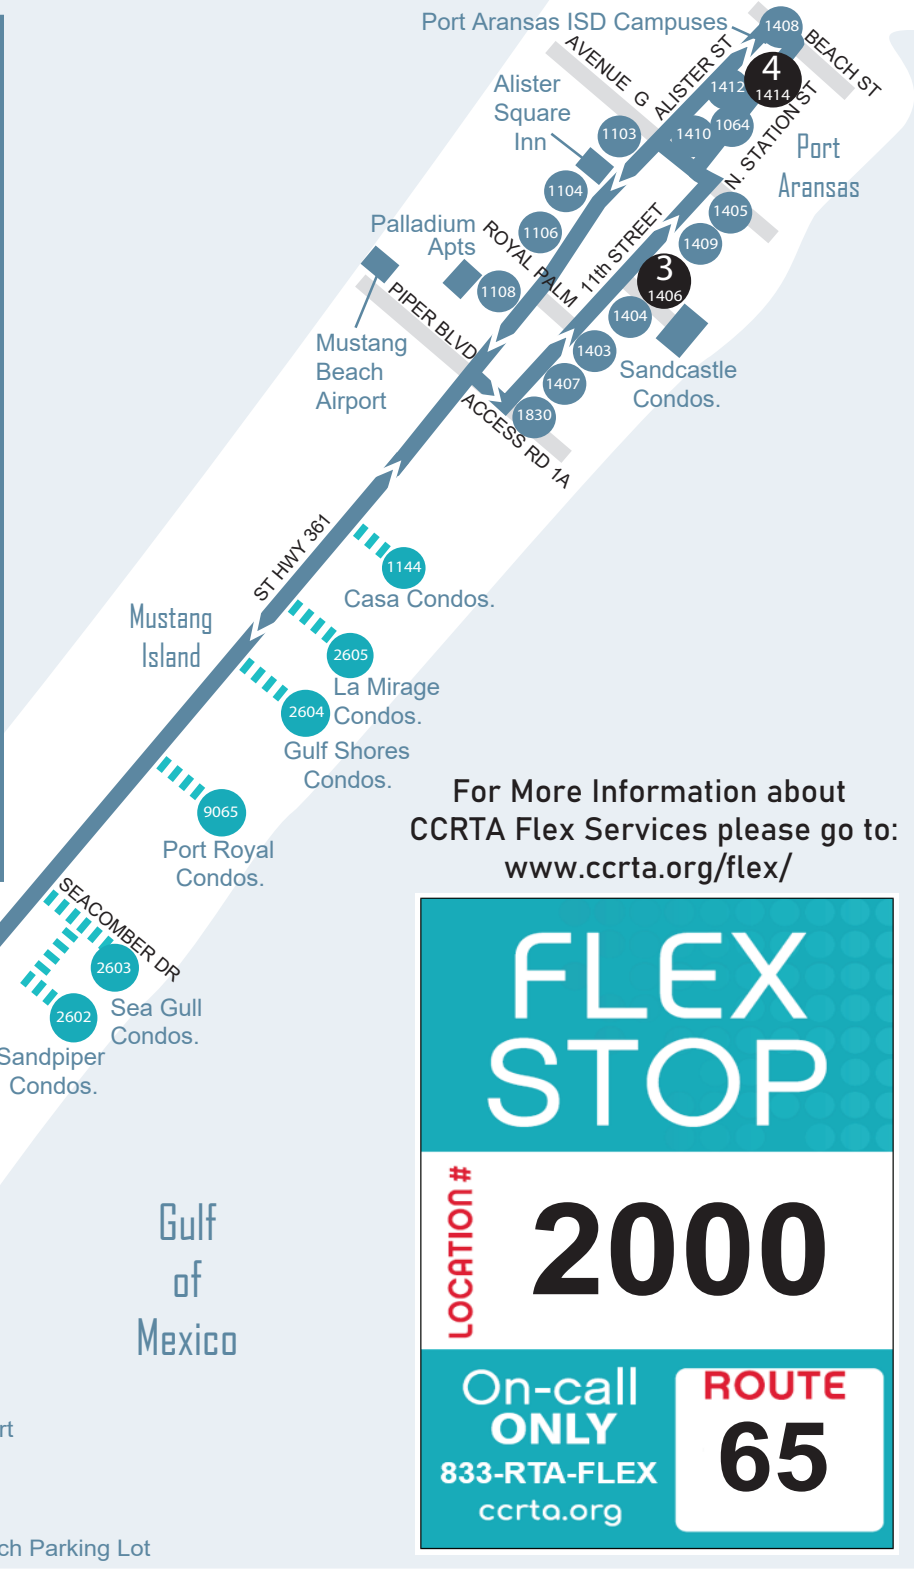

65 Padre Island Flex

Legend

- Fixed Portion of Route
- Flex Portion of Route
- Timing Point
- Fixed Route Stop
- Flex Route Stop

To: Port Aransas		To: Southside Transit Station				
Southside Transfer Station -Departs-	Compton & Waldron	11th @ Sandcastle -Arrives-	11th @ Sandcastle -Departs-	Port Aransas ISD Schools	Compton & Waldron	Southside Transfer Station -Arrives-
1	2	3	3	4	2	1
A.M. 6:30	6:47	7:35	7:40	7:45	8:25	8:40
7:30	7:47	8:35	8:40	8:45	9:25	9:40*
8:45	9:02	9:50	9:55	10:00	10:40	10:55*
---	---	---	---	---	---	---
P.M. 3:30	3:47	4:35	4:40	4:45	5:25	5:40
4:30	4:47	5:35	5:40	5:45	6:25	6:40*
5:45	6:02	6:50	6:55	7:00	7:40	7:55*

⚙️ Lift Equipped/Accessible Each Trip. *Out of service on arrival.

To: Port Aransas		To: Southside Transit Station				
Southside Transfer Station -Departs-	Compton & Waldron	11th @ Sandcastle -Arrives-	11th @ Sandcastle -Departs-	Port Aransas ISD Schools	Compton & Waldron	Southside Transfer Station -Arrives-
1	2	3	3	4	2	1
A.M. 7:30	7:47	8:35	8:40	8:45	9:25	9:40*
8:45	9:02	9:50	9:55	10:00	10:40	10:55*
---	---	---	---	---	---	---
P.M. 3:30	3:47	4:35	4:40	4:45	5:25	5:40*
4:30	4:47	5:35	5:40	5:45	6:25	6:40*

⚙️ Lift Equipped/Accessible Each Trip. *Out of service on arrival.

Scheduled bus service may vary with trip pickups & deviations.

For More Information about CCRTA Flex Services please go to www.ccrta.org/flex/

FLEX STOP

LOCATION # 2000

On-call ONLY
833-RTA-FLEX
ccrta.org

ROUTE 65

Your Connection to Padre Island