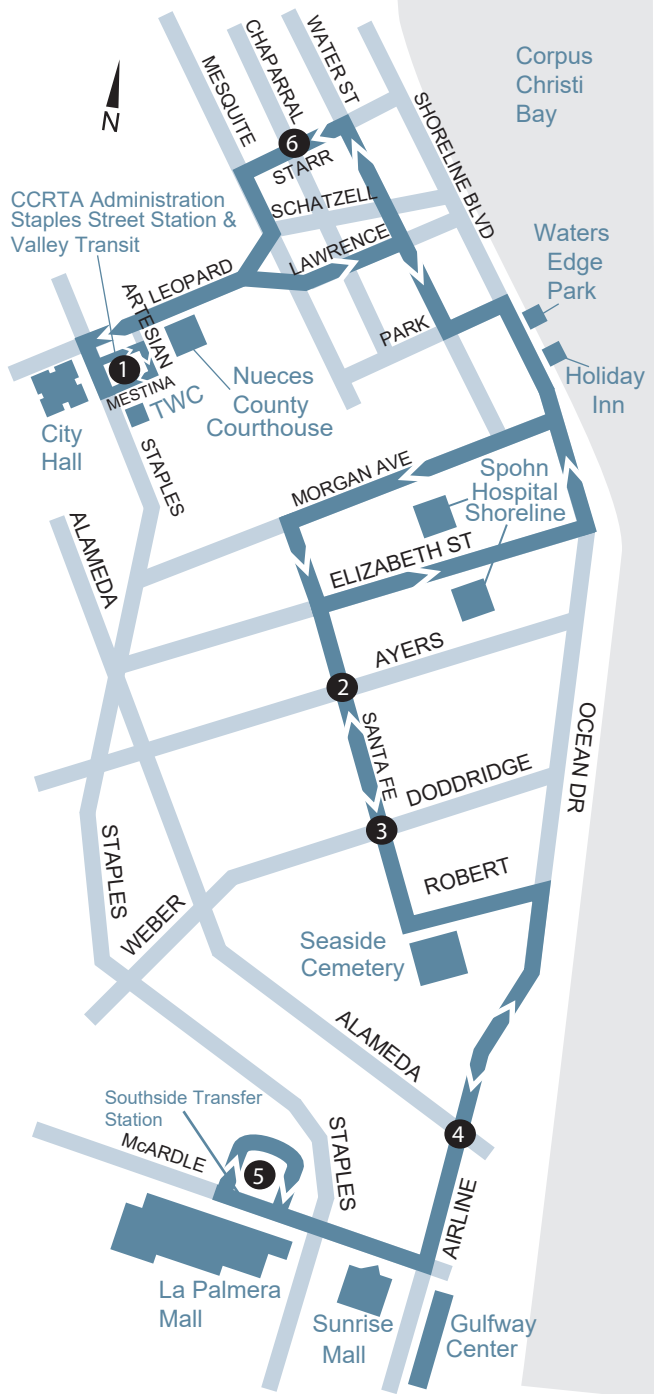

6 Santa Fe/ Malls

MONDAY - SUNDAY

To: Southside Transfer Station

To: Staples Street Station

	Staples Street Station -Departs-	Santa Fe & Ayers	Santa Fe & Doddridge	Airline & Alameda	Southside Transfer Station -Arrives-	Southside Transfer Station -Departs-	Airline & Alameda	Santa Fe & Doddridge	Santa Fe & Ayers	Starr & Chaparral	Staples Street Station -Arrives-
	1	2	3	4	5	5	4	3	2	6	1
A.M.	---	---	---	---	---	6:15	6:22	6:30	6:38	6:48	6:53>
	6:30	6:40	6:50	7:00	7:08	7:15	7:22	7:30	7:38	7:48	7:53>
	7:30	7:40	7:50	8:00	8:08	8:15	8:22	8:30	8:38	8:48	8:53>
	8:30	8:40	8:50	9:00	9:08	9:15	9:22	9:30	9:38	9:48	9:53>
	9:30	9:40	9:50	10:00	10:08	10:15	10:22	10:30	10:38	10:48	10:53>
	10:30	10:40	10:50	11:00	11:08	11:15	11:22	11:30	11:38	11:48	11:53>
P.M.	11:30	11:40	11:50	12:00	12:08	12:15	12:22	12:30	12:38	12:48	12:53>
	12:30	12:40	12:50	1:00	1:08	1:15	1:22	1:30	1:38	1:48	1:53>
	1:30	1:40	1:50	2:00	2:08	2:15	2:22	2:30	2:38	2:48	2:53>
	2:30	2:40	2:50	3:00	3:08	3:15	3:22	3:30	3:38	3:48	3:53>
	3:30	3:40	3:50	4:00	4:08	4:15	4:22	4:30	4:38	4:48	4:53>
	4:30	4:40	4:50	5:00	5:08	5:15	5:22	5:30	5:38	5:48	5:53>
	5:30	5:40	5:50	6:00	6:08	6:15	6:22	6:30	6:38	6:48	6:53>
	6:30	6:40	6:50	7:00	7:08	7:15	7:22	7:30	7:38	7:48	7:53*
	7:30	7:40	7:50	8:00	8:08*	---	---	---	---	---	---

♿ Lift Equipped/Accessible Each Trip.

* - Out of service on arrival.

> - To Route 78 North Beach

This portion of the schedule denotes Sunday times of operation.

ROUTEMAP

6

Santa Fe / Malls

CORPUS CHRISTI REGIONAL TRANSPORTATION AUTHORITY

POINTS OF INTEREST:

- Valley Transit
- Corpus Christi City Hall
- Christus Spohn Shoreline
- Corpus Christi Central Library
- La Palmera Mall
- Sunrise Mall

Effective: July 15, 2024

FARE
75¢